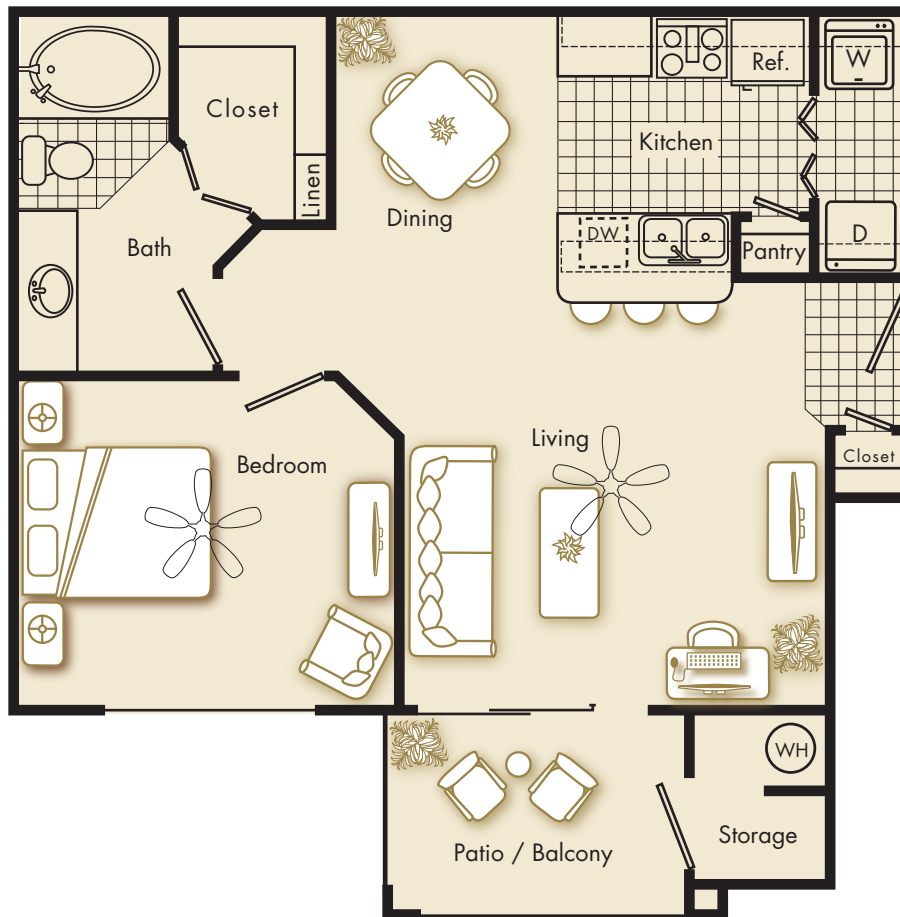

## A1 Relax

One Bedroom / One Bath

phone 623.478.7400

fax 623.478.7405

e-mail redhawk@myfavoriteapt.com

9330 W. McDowell Road • Phoenix, AZ 85037

Interior - 715 sf  
Patio / Balcony - 67 sf  
Storage - 30 sf  
Total - 812 sf

Square footages are approximate.

Furniture & TVs on floorplans are for viewing scale, and not included with apartment home.